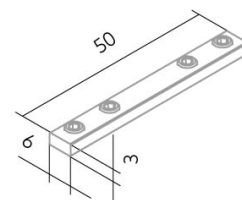

Nut Connector YTV1

BLMOUYTNCALU0600300500

Article no.: 170471

BILTON

FOCUSED
ON
LINEAR
LIGHT

Length

Height

Width

TENDER TEXT

BILTON MOUNTING YT Nut Connector ALU 6x3x50mm Accessories Nut Connector YTV1 Article 170471 The accessories Nut Connector YTV1 consists of Aluminium with a Aluminium surface and it is easy to assemble. Dimension (L x W x H): 50.0 mm x 6.0 mm x 3.0 mm

Nut Connector YTV1

BILTONFOCUSED
ON
LINEAR
LIGHT**BLMOUYTNCALU0600300500**

Article no.: 170471

MECHANICAL DATA

Net width [mm]	6.0
Net height [mm]	3.0
Net length [mm]	50.0
Colour	Aluminium
Net weight [g]	2
Material	Aluminium
Type of accessory	Coupler / connector T - shape

TEMPERATURE TECHNICAL DATA

Thermal conductivity	23.4
----------------------	------

PACKAGING INFORMATION

EAN	4250716914498
Article no.	170471
Length [mm]	50.0
Gross weight [g]	2.0
Gross height [mm]	3.0
Gross width [mm]	6.0
Gross length [mm]	50.0
State of origin	DE