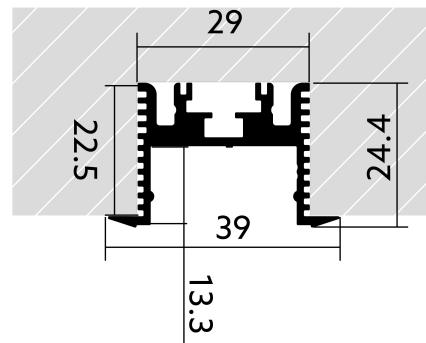

# Installation profile HT01

**BILTON**

FOCUSED  
ON  
LINEAR  
LIGHT

**BLine Select HT01 LED recessed profile aluminium silver 35W/m W39xH24.4xL2000mm**

Article no.: 170690

Material

Height

Width

## TENDER TEXT

Profile HT, recessed aluminium, 35W/m, L 2000 x W 39 x H 24.4 mm BILTON LEDON Technology Installation profile HT01 Article 170690 The Installation profile HT01 can be combined with all covers from the HT family. The profile is made of Aluminium with an Anodised finish and has a power consumption of up to 35 W. Dimensions (L x W x H): 2000.0 mm x 39.0 mm x 24.4 mm Please note that cutting tolerances of +/- 2mm may occur.

## MECHANICAL DATA

Net width [mm]	39.0
Net height [mm]	24.4
Net length [mm]	2000.0
Colour	lichtgrau
Mounting method	Built - in
Surface protection	Anodised
Surfacetreatment	Anodised
Net weight [g]	1222
Material	Aluminium

## PACKAGING INFORMATION

EAN	4251160704680
Article no.	170690
Customs tariff number	76042990
Length [mm]	2000.0
Gross weight [g]	1222.0
State of origin	DE