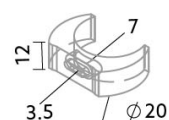

Clip POM RTC1

BLine Select RTC1 mounting clip POM black for RT01 W12xH30xL40mm

Article no.: 170702

BILTON

FOCUSED
ON
LINEAR
LIGHT

40.0
mm

Length

30.0
mm

Height

12.0
mm

Width

TENDER TEXT

Mounting material RT, Clip POM black W 12 x H 30 x L 40 mm Accessories Clip POM RTC1 Article 170702 The accessories Clip POM RTC1 consists of Plastic with a Black surface and it is easy to assemble. Dimension (L x W x H): 40.0 mm x 12.0 mm x 30.0 mm

Clip POM RTC1

BILTONFOCUSED
ON
LINEAR
LIGHT**BLine Select RTC1 mounting clip POM black for RT01 W12xH30xL40mm**

Article no.: 170702

MECHANICAL DATA

Net width [mm]	10.0
Net height [mm]	12.0
Net length [mm]	40.0
Colour	Black
Net weight [g]	7
Material	Plastic
Type of accessory	Monting plate

TEMPERATURE TECHNICAL DATA

Thermal conductivity	100.0
----------------------	-------

PACKAGING INFORMATION

EAN	4251160704840
Article no.	170702
Customs tariff number	39169050
Length [mm]	40.0
Gross weight [g]	450.1
Gross height [mm]	5.0
Gross width [mm]	190.0
Gross length [mm]	270.0
State of origin	DE