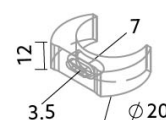

Clip POM RTC1

BLine Select RTC1 mounting clip POM black for RT01 W12xH30xL40mm

Article no.: 170702

BILTON

FOCUSED
ON
LINEAR
LIGHT

40.0
mm

Length

30.0
mm

Height

12.0
mm

Width

TENDER TEXT

Mounting material RT, Clip POM black W 12 x H 30 x L 40 mm Accessories Clip POM RTC1 Article 170702 The accessories Clip POM RTC1 consists of Plastic with a Black surface and it is easy to assemble. Dimension (L x W x H): 40.0 mm x 12.0 mm x 30.0 mm

Clip POM RTC1

BILTONFOCUSED
ON
LINEAR
LIGHT**BLine Select RTC1 mounting clip POM black for RT01 W12xH30xL40mm**

Article no.: 170702

MECHANICAL DATA

Net width [mm]	10.0
Net height [mm]	12.0
Net length [mm]	40.0
Colour	Black
Net weight [g]	7
Material	Plastic
Type of accessory	Monting plate

TEMPERATURE TECHNICAL DATA

Thermal conductivity	100.0
----------------------	-------

PACKAGING INFORMATION

EAN	4251160704840
Article no.	170702
Customs tariff number	39169050
Length [mm]	40.0
Gross weight [g]	450.1
Gross height [mm]	5.0
Gross width [mm]	190.0
Gross length [mm]	270.0
State of origin	DE