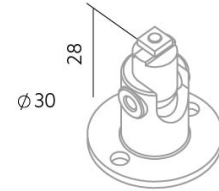

Angle ALU YTC8

BLine Select YTC8 swivel mounting aluminium for profiles W30xH28xL30mm

Article no.: 170469

BILTON

FOCUSED
ON
LINEAR
LIGHT

Length

Height

Width

TENDER TEXT

Mounting material YT, swivel mount aluminium W 30 x H 28 x L 30 mm Accessories Angle ALU YTC8 Article 170469 The accessories Angle ALU YTC8 consists of Aluminium with a Aluminium surface and it is easy to assemble. Dimension (L x W x H): 30.0 mm x 30.0 mm x 28.0 mm

Angle ALU YTC8

BLine Select YTC8 swivel mounting aluminium for profiles W30xH28xL30mm

Article no.: 170469

MECHANICAL DATA

Net width [mm]	30.0
Net height [mm]	35.0
Net length [mm]	30.0
Colour	Aluminium
Net weight [g]	13
Material	Aluminium
Type of accessory	Tripod

TEMPERATURE TECHNICAL DATA

Thermal conductivity	23.4
----------------------	------

PACKAGING INFORMATION

EAN	4250716914474
Article no.	170469
Customs tariff number	39169050
Length [mm]	30.0
Gross weight [g]	67.6
Gross height [mm]	10.0
Gross width [mm]	120.0
Gross length [mm]	190.0
State of origin	DE