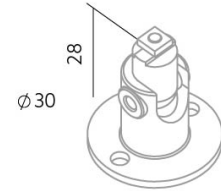

Angle ALU YTC8

BLine Select YTC8 swivel mounting aluminium for profiles W30xH28xL30mm

Article no.: 170469

BILTON

FOCUSED
ON
LINEAR
LIGHT

Length

Height

Width

TENDER TEXT

Mounting material YT, swivel mount aluminium W 30 x H 28 x L 30 mm Accessories Angle ALU YTC8 Article 170469 The accessories Angle ALU YTC8 consists of Aluminium with a Aluminium surface and it is easy to assemble. Dimension (L x W x H): 30.0 mm x 30.0 mm x 28.0 mm

Angle ALU YTC8

BLine Select YTC8 swivel mounting aluminium for profiles W30xH28xL30mm

Article no.: 170469

MECHANICAL DATA

Net width [mm]	30.0
Net height [mm]	35.0
Net length [mm]	30.0
Colour	Aluminium
Net weight [g]	13
Material	Aluminium
Type of accessory	Tripod

TEMPERATURE TECHNICAL DATA

Thermal conductivity	23.4
----------------------	------

PACKAGING INFORMATION

EAN	4250716914474
Article no.	170469
Customs tariff number	39169050
Length [mm]	30.0
Gross weight [g]	67.6
Gross height [mm]	10.0
Gross width [mm]	120.0
Gross length [mm]	190.0
State of origin	DE