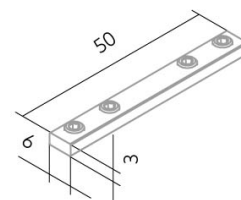

# Nut Connector YTV1

**BILTON**

FOCUSED  
ON  
LINEAR  
LIGHT

**BLine Select YTV1 aluminium line connector for aluminium profiles B6xH3.5xL50mm**

Article no.: 170471

Length

Height

Width

## TENDER TEXT

Mounting connector for aluminium profiles, line connector, W 6 x H 3.5 x L 50 mm Accessories Nut Connector YTV1 Article 170471 The accessories Nut Connector YTV1 consists of Aluminium with a Aluminium surface and it is easy to assemble. Dimension (L x W x H): 50.0 mm x 6.0 mm x 3.0 mm

## MECHANICAL DATA

Net width [mm]	6.0
Net height [mm]	3.0
Net length [mm]	50.0
Colour	Aluminium
Net weight [g]	2.9
Material	Aluminium
Type of accessory	Coupler / connector T - shape

## PACKAGING INFORMATION

EAN	4250716914498
Article no.	170471
Length [mm]	50.0
Gross weight [g]	30.8
Gross width [mm]	80.0
Gross length [mm]	110.0
State of origin	DE

SAFETY INFORMATION: Read the safety and installation instructions carefully and completely before commissioning. The operating instructions can be found at: [www.biltongroup.com](http://www.biltongroup.com)