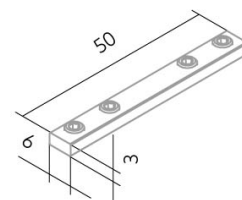

Nut Connector YTV1

BILTON

FOCUSED
ON
LINEAR
LIGHT

BLine Select YTV1 aluminium line connector for aluminium profiles B6xH3.5xL50mm

Article no.: 170471

Length

Height

Width

TENDER TEXT

Mounting connector for aluminium profiles, line connector, W 6 x H 3.5 x L 50 mm Accessories Nut Connector YTV1 Article 170471 The accessories Nut Connector YTV1 consists of Aluminium with a Aluminium surface and it is easy to assemble. Dimension (L x W x H): 50.0 mm x 6.0 mm x 3.0 mm

Nut Connector YTV1

BILTONFOCUSED
ON
LINEAR
LIGHT**BLine Select YTV1 aluminium line connector for aluminium profiles B6xH3.5xL50mm**

Article no.: 170471

MECHANICAL DATA

Net width [mm]	6.0
Net height [mm]	3.0
Net length [mm]	50.0
Colour	Aluminium
Net weight [g]	2.9
Material	Aluminium
Type of accessory	Coupler / connector T - shape

TEMPERATURE TECHNICAL DATA

Thermal conductivity	23.4
----------------------	------

PACKAGING INFORMATION

EAN	4250716914498
Article no.	170471
Length [mm]	50.0
Gross weight [g]	30.8
Gross width [mm]	80.0
Gross length [mm]	110.0
State of origin	DE